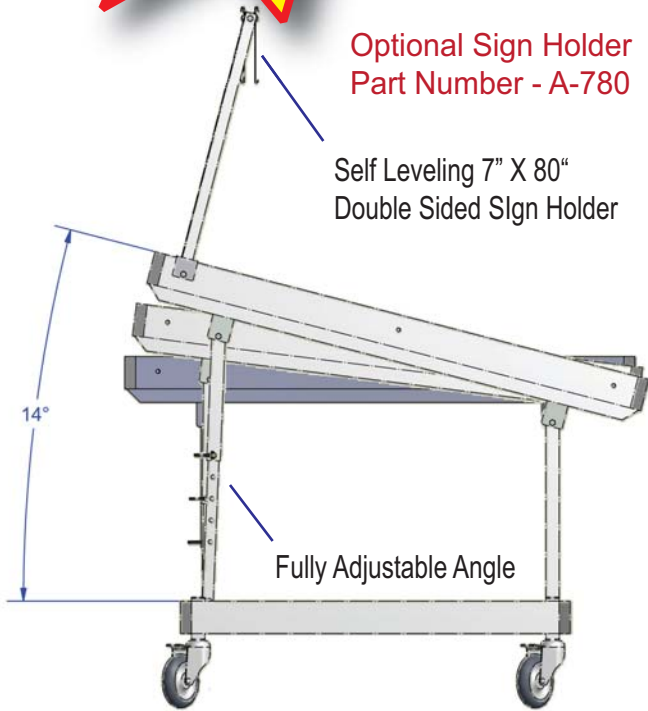

# TILTING DISPLAY TABLE

Table Part Number - TT4593

**GALVANIZED STEEL CONSTRUCTION**

**5" HEAVY DUTY LOCKING CASTERS**

**PLASTIC SHELVING WITH STEEL FRAME**

OPTIMIZE YOUR PRODUCT DISPLAY